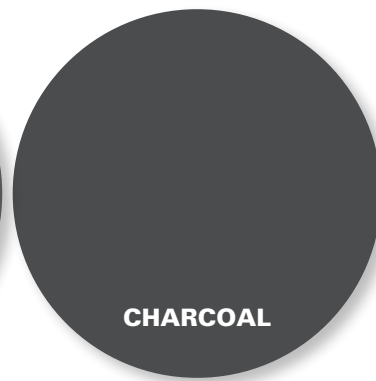

POLYURETHANE SERIES

VERY LIGHT GRAY*

LIGHT GRAY*

STEEL GRAY

CHARCOAL

SKY BLUE*

DEEP BLUE

GREEN

SANDALWOOD

TILE RED

PowerBlast Canada[®] provides color chart for preliminary color selection only. Color chart of this image may vary from the actual physical color.

Due to the many variations in monitors and printers, color samples may appear different.

Color may vary slightly from resin to resin or texture of coating. Please refer to a physical sample prior to making a final choice.

For more information please contact your local PowerBlast Canada sales representative.

Other colors available upon request

* These colors are not available in the Ureco TC